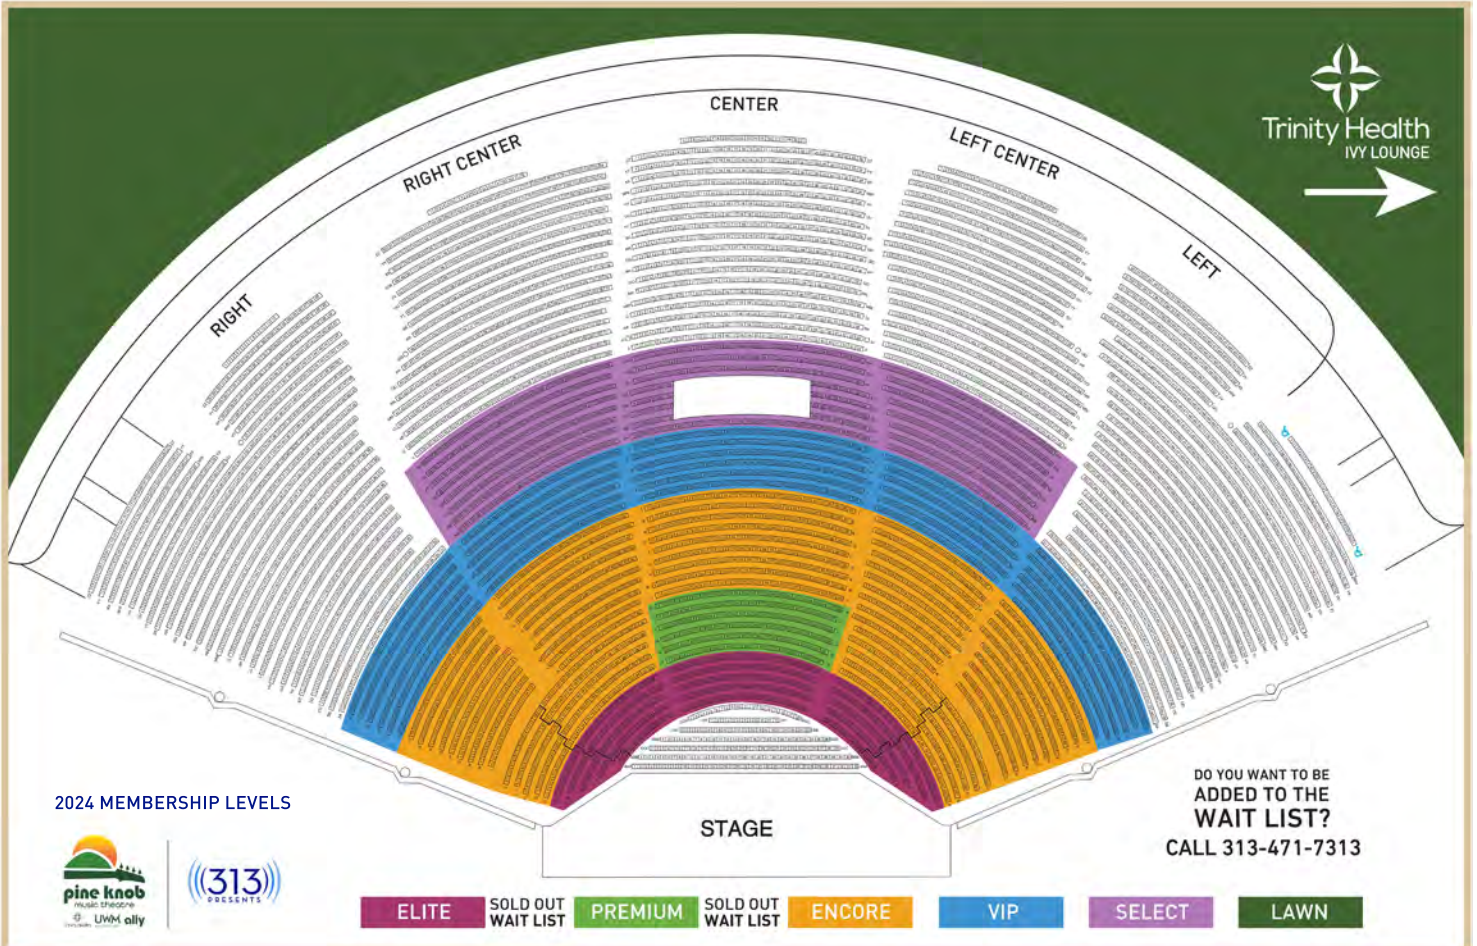

PINE KNOB SEASON MEMBER BENEFITS**

	ELITE	PREMIUM	ENCORE	VIP	SELECT	LAWN
Guaranteed tickets to every show - including all sellouts	●	●	●	●	●	●
Trinity Health VIP parking (1 pass for every 2 seats purchased)	●	●	●	●	●	●
Reserved parking space (1 per account - replaces the first VIP parking pass)	●	●				
Exclusive access to the members-only Trinity Health Ivy Lounge for all shows	●	●	●	●	●	
313 Premium Access Inclusion - Access to Purchase Premium Club Seats at Little Caesars Arena	●	●	●	●	●	●
Access to private restrooms in the Trinity Health Ivy Lounge	●	●	●	●	●	
Post-show Season Members-only parties in the Trinity Health Ivy Lounge after select shows	●	●	●	●	●	●
Complimentary Trinity Health Ivy Lounge guest passes (limit of 4 per account, per show)*	26	24	20	16	10	
Ability to purchase additional Trinity Health Ivy Lounge guest passes* *With a minimum of 2 Full Season Memberships	●	●	●	●	●	
Personalized nameplate on each pavilion seat purchased	●	●	●	●	●	
Encore Program Benefit: Receive the same number of seats for 2 select shows at Meadow Brook Amphitheatre, Michigan Lottery Amphitheatre, or the Fox Theatre (show selection list to be provided in June 2023)	●	●	●			
Complimentary tickets to a TBA concert at Little Caesars Arena (one per seat)	●	●				
Exclusive Season Member only gift	●	●	●	●	●	●
Season members-only Express Beverage Lane for the fastest beverage service on the concourse	●	●	●	●	●	●
Mobile Ticketing - Forward tickets via www.313presents.com/myccount	●	●	●	●	●	●
Exclusive pre-show email containing talent, show and venue-related information	●	●	●	●	●	●
PRESALE ACCESS TO EVENTS AT*: Pine Knob Music Theatre, Comerica Park, Little Caesars Arena, Fox Theatre, Meadow Brook Amphitheatre, Michigan Lottery Amphitheatre	●	●	●	●	●	●

*With a minimum of 2 Full Season Memberships.

**Subject to availability.

PLEASE NOTE: LOCATIONS ARE SUBJECT TO RELOCATION