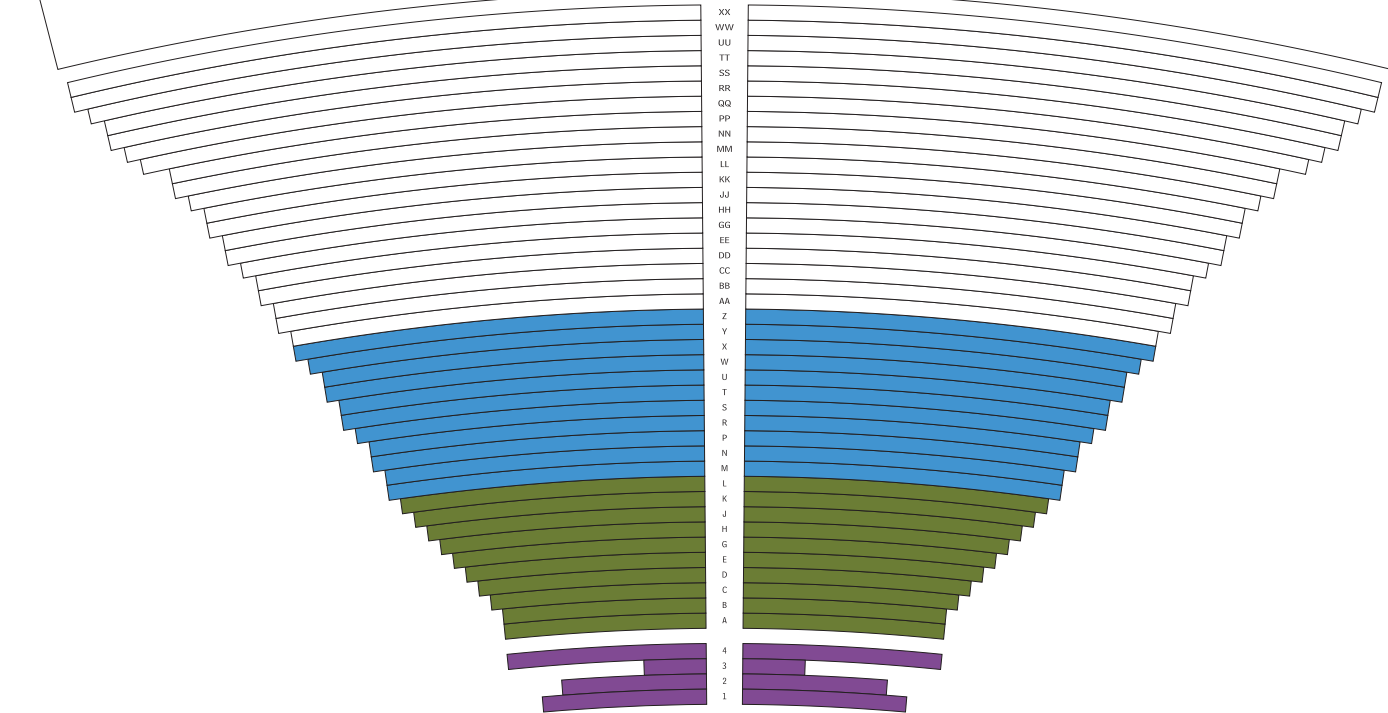

LAWN

STAGE

ELITE	PREMIUM	VIP
\$3,000	\$2,500	\$2,250